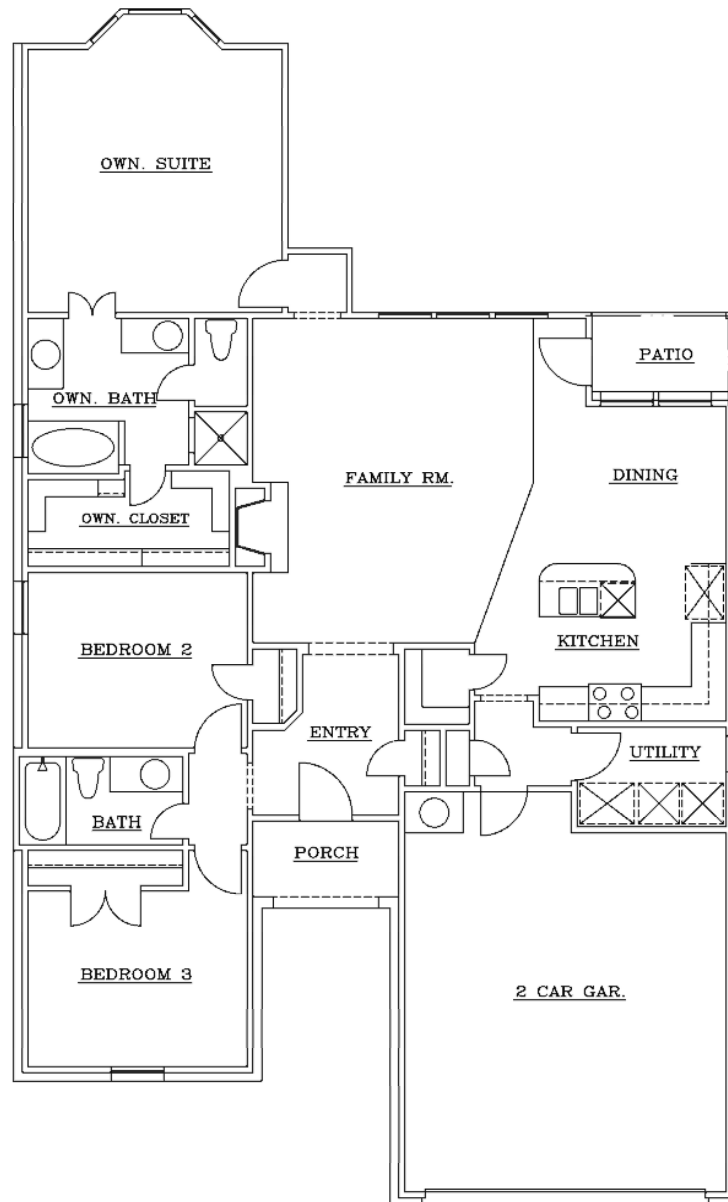

Brooklyn

3 Bedrooms | 2 Baths | 1 Living Area | 2-Car Garage

Approx. 1,629 Sq. Ft. Total Living Space

All plans reflecting size, square footage and other dimensions are estimates. Plans, elevations, prices, dimensions, features and specifications are subject to change without obligation. Illustrations are artist's depictions only.