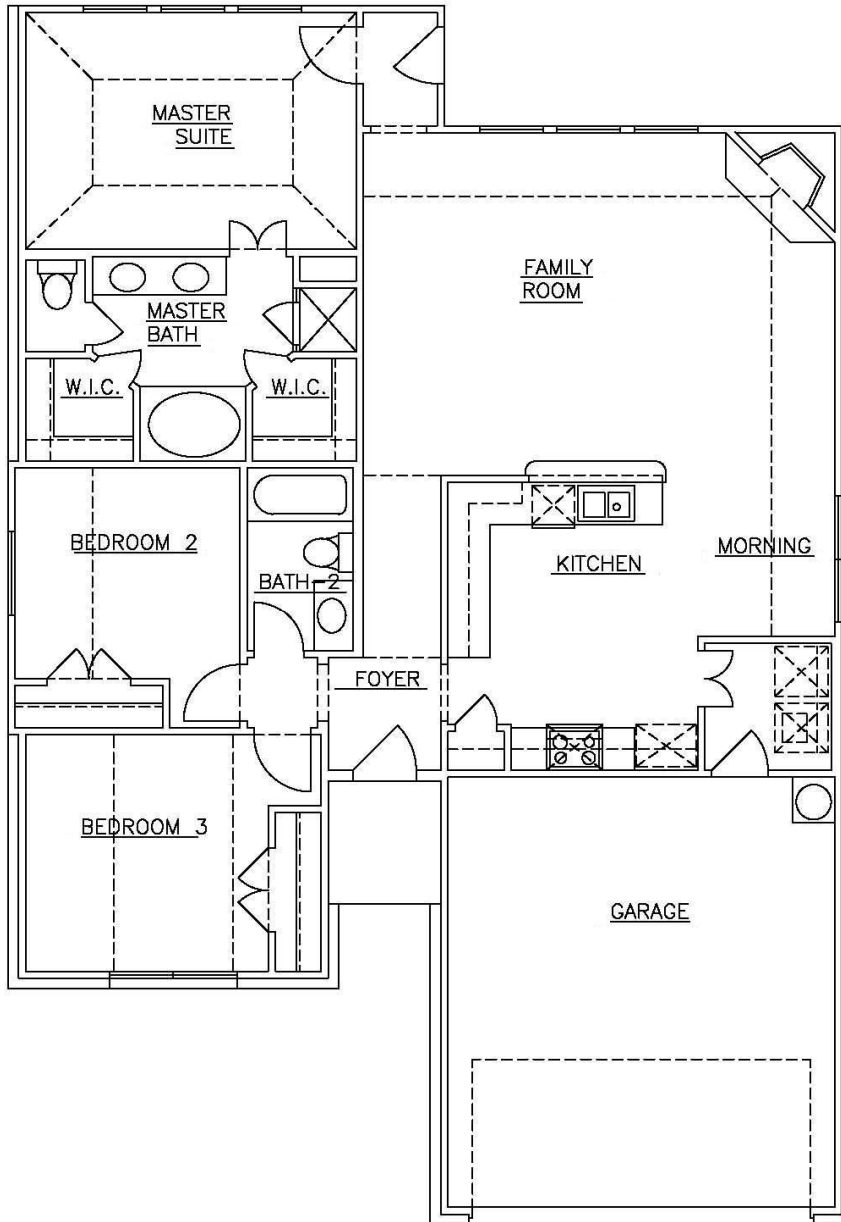

Brooksburg

3 Bedrooms | 2 Baths | 1 Living Area | 2-Car Garage

Approx. 1,505 Sq. Ft. Total Living Space

All plans reflecting size, square footage and other dimensions are estimates. Plans, elevations, prices, dimensions, features and specifications are subject to change without obligation. Illustrations are artist's depictions only.

Wyndham Homes, 6101 Long Prairie Road, Ste 744, #155, Flower Mound, TX 75028 (972) 317-0600
www.WyndhamHomesTX.com

FRONT ELEVATION "A"

FRONT ELEVATION "B"

FRONT ELEVATION "C"

All plans reflecting size, square footage and other dimensions are estimates. Plans, elevations, prices, dimensions, features and specifications are subject to change without obligation. Illustrations are artist's depictions only.