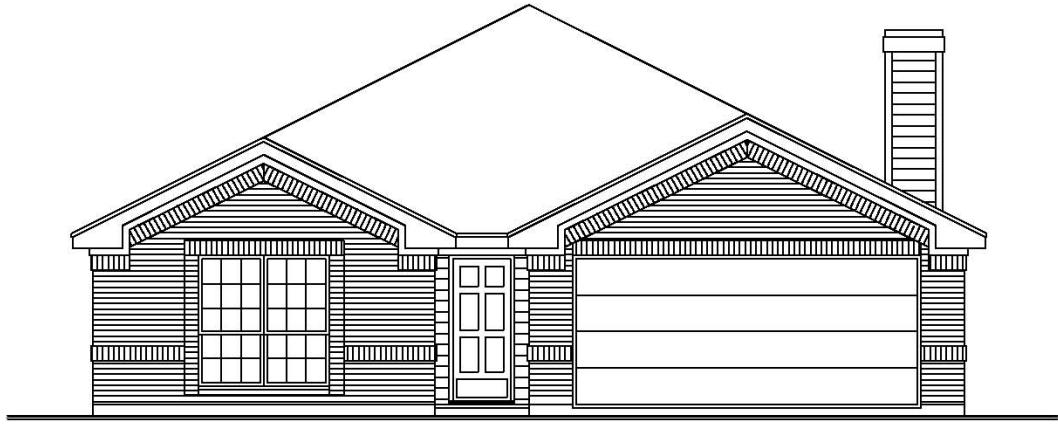

Brooksburg

3 Bedrooms | 2 Baths | 1 Living Area | 2-Car Garage

Approx. 1,505 Sq. Ft. Total Living Space

All plans reflecting size, square footage and other dimensions are estimates. Plans, elevations, prices, dimensions, features and specifications are subject to change without obligation. Illustrations are artist's depictions only.

Wyndham Homes, 6101 Long Prairie Road, Ste 744, #155, Flower Mound, TX 75028 (972) 317-0600
www.WyndhamHomesTX.com

FRONT ELEVATION "A"

FRONT ELEVATION "B"

FRONT ELEVATION "C"

All plans reflecting size, square footage and other dimensions are estimates. Plans, elevations, prices, dimensions, features and specifications are subject to change without obligation. Illustrations are artist's depictions only.