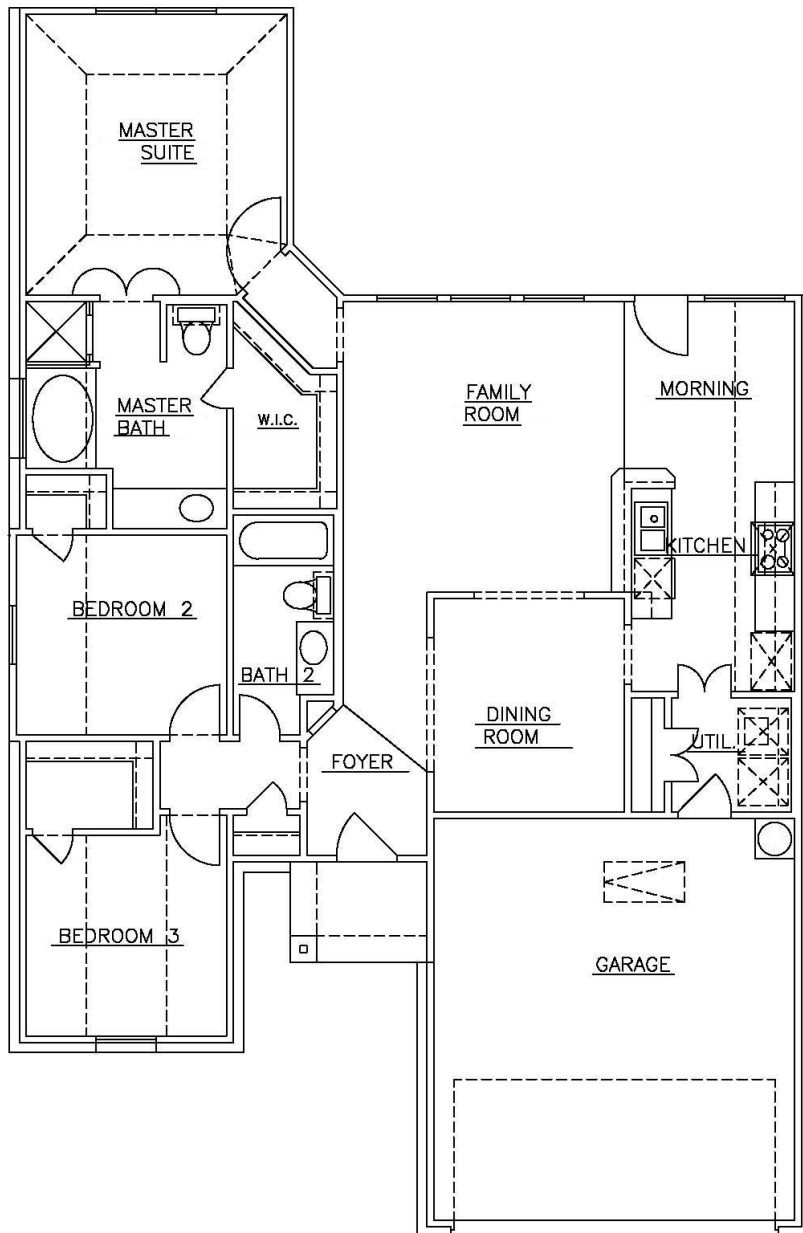

# Halcott

3 Bedrooms | 2 Baths | 1 Living Area | Formal Dining Room | 2-Car Garage

Approx. 1,491 Sq. Ft. Total Living Space

All plans reflecting size, square footage and other dimensions are estimates. Plans, elevations, prices, dimensions, features and specifications are subject to change without obligation. Illustrations are artist's depictions only.

All plans reflecting size, square footage and other dimensions are estimates. Plans, elevations, prices, dimensions, features and specifications are subject to change without obligation. Illustrations are artist's depictions only.