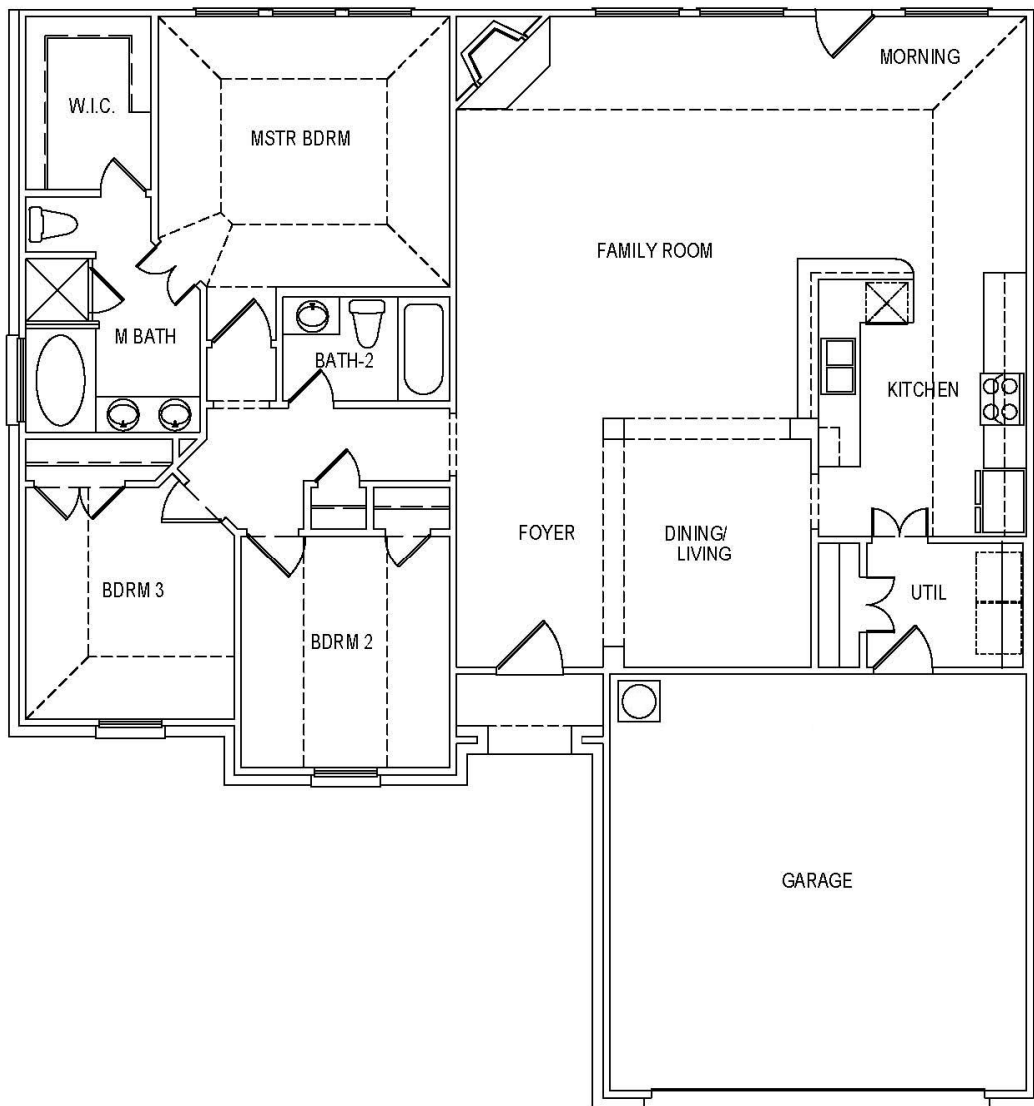

# Lexington

3 Bedrooms | 2 Baths | 1 Living Area | Formal Dining Room | 2-Car Garage

Approx. 1,710 Sq. Ft. Total Living Space

All plans reflecting size, square footage and other dimensions are estimates. Plans, elevations, prices, dimensions, features and specifications are subject to change without obligation. Illustrations are artist's depictions only.

All plans reflecting size, square footage and other dimensions are estimates. Plans, elevations, prices, dimensions, features and specifications are subject to change without obligation. Illustrations are artist's depictions only.